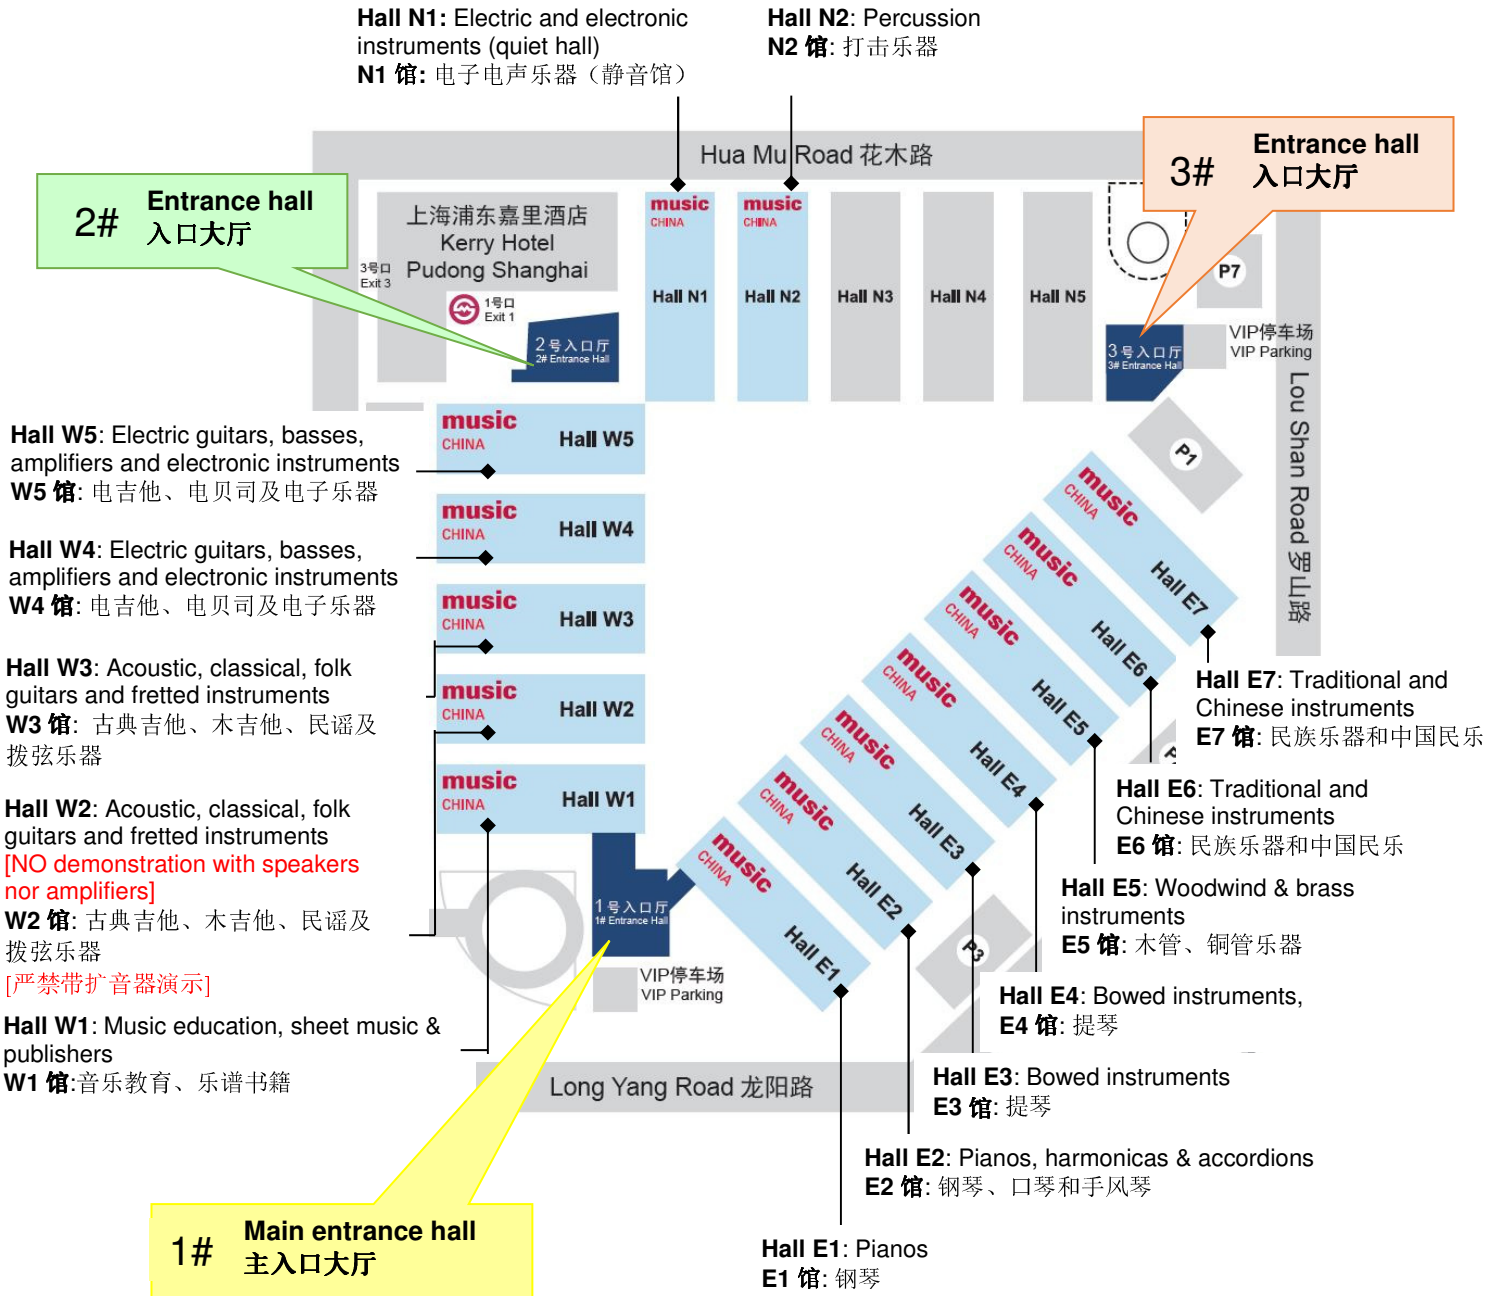

Overall Hall Allocation 展馆平面图:
10 – 13. 10. 2024 (Thu – Sun 周四至周日)

music

CHINA

International Exhibition for Musical Instruments and Services
中国(上海)国际乐器展览会

music@hongkong.messefrankfurt.com
music@china.messefrankfurt.com
www.musikmesse-china.com

地铁站 Metro Station

P1 - P7 停车场 Car Parking

* Organisers reserve the rights to change the layout without prior notice.
主办方有权就上述资料作出修改或调整。

Updated in 4• 2024 更新版